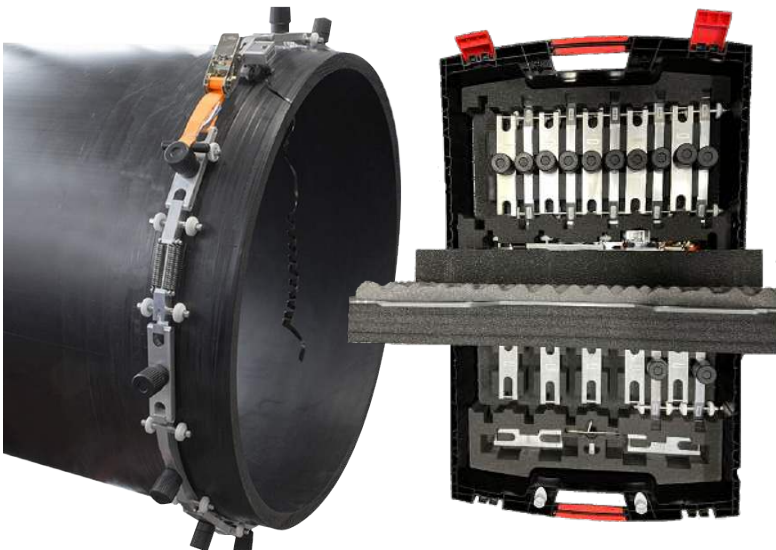

Rotary Scraper/Peeler (*End of Pipe*)

IntegriFuse™

| MODEL | SIZE | ITEM CODE |
|---------|-------------------|-----------|
| INT-052 | ½" IPS - 2" IPS | 600616 |
| INT-36 | 3" IPS - 6" DIPS | 600618 |
| INT-816 | 8" IPS - 16" DIPS | 600619 |

Orbital Scraper/Peeler (*All of Pipe*)

| MODEL | SIZE | ITEM CODE |
|---------|--------------------|-----------|
| INT-125 | ¾" IPS - 4" IPS | 600633 |
| INT-200 | 2.5" IPS - 6" DIPS | 600634 |

Chain Scraper/Peeler (*All of Pipe*)

| MODEL | SIZE | ITEM CODE |
|------------|--------------------|-----------|
| SCR-CH1030 | 10" IPS - 30" IPS | 600654 |
| SCR-CH3048 | 30" DIPS - 48" IPS | 600655 |

INTEGRITY
Fusion Products, Inc.