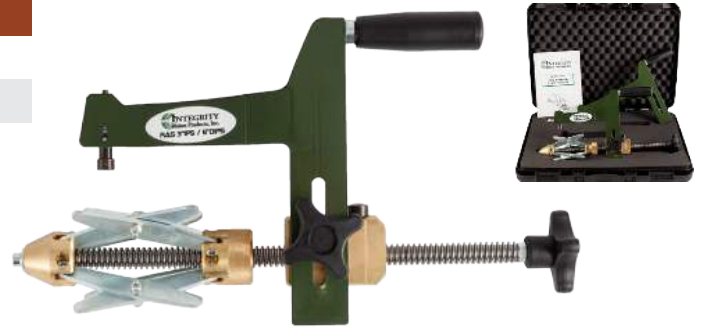

Rotary Scraper/Peeler (*End of Pipe*)

IntegriFuse™

| MODEL | SIZE | ITEM CODE |
|---------|-------------------|-----------|
| INT-052 | ½" IPS - 2" IPS | 600616 |
| INT-36 | 3" IPS - 6" DIPS | 600618 |
| INT-816 | 8" IPS - 16" DIPS | 600619 |

Orbital Scraper/Peeler (*All of Pipe*)

| MODEL | SIZE | ITEM CODE |
|---------|--------------------|-----------|
| INT-125 | ¾" IPS - 4" IPS | 600633 |
| INT-200 | 2.5" IPS - 6" DIPS | 600634 |

Chain Scraper/Peeler (*All of Pipe*)

| MODEL | SIZE | ITEM CODE |
|------------|--------------------|-----------|
| SCR-CH1030 | 10" IPS - 30" IPS | 600654 |
| SCR-CH3048 | 30" DIPS - 48" IPS | 600655 |

INTEGRITY
Fusion Products, Inc.